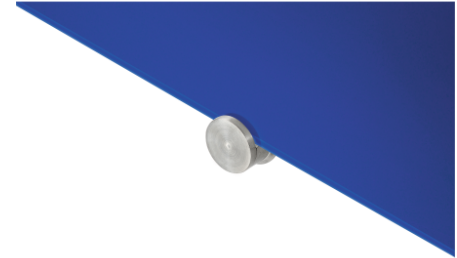

Glassboard 100x150cm blue

- High-quality frameless glassboard for long-term, intensive use
- Suitable for writing on with chalk markers or dry erase whiteboard markers
- Tempered safe glass and magnetic glass surface (4 mm)
- Can be mounted horizontally or vertically with mounting brackets
- 2 superstrong magnets (diam. 12 mm), 1 Legamaster chalk marker, mounting set and mounting instructions included

Recommended accessories

- Magic-Chart notes 10x20cm assorted 500pcs (Art.No. 7-159499)
- Glassboard starter set 11-part (Art.No. 7-125200)
- Glassboard marker tray 20cm (Art.No. 7-126800)

Art.No. **7-104863**

GTIN **8713797078979**

Specifications

Package material	Carton and sealed foil
Surface (material/colour)	Safety glass / Blue
Magnetic	Yes
Article dimensions	1500 x 1000 x 4 mm
Mobile	No
Castors	No
Number of castors	0
Double sided	No
Weight / m2	12.00 kg
Mounting type	Wall (brackets)
Included accessories	Marker, Mounting materials, Magnets
Product warranty	2 Years
Surface warranty	25 Years